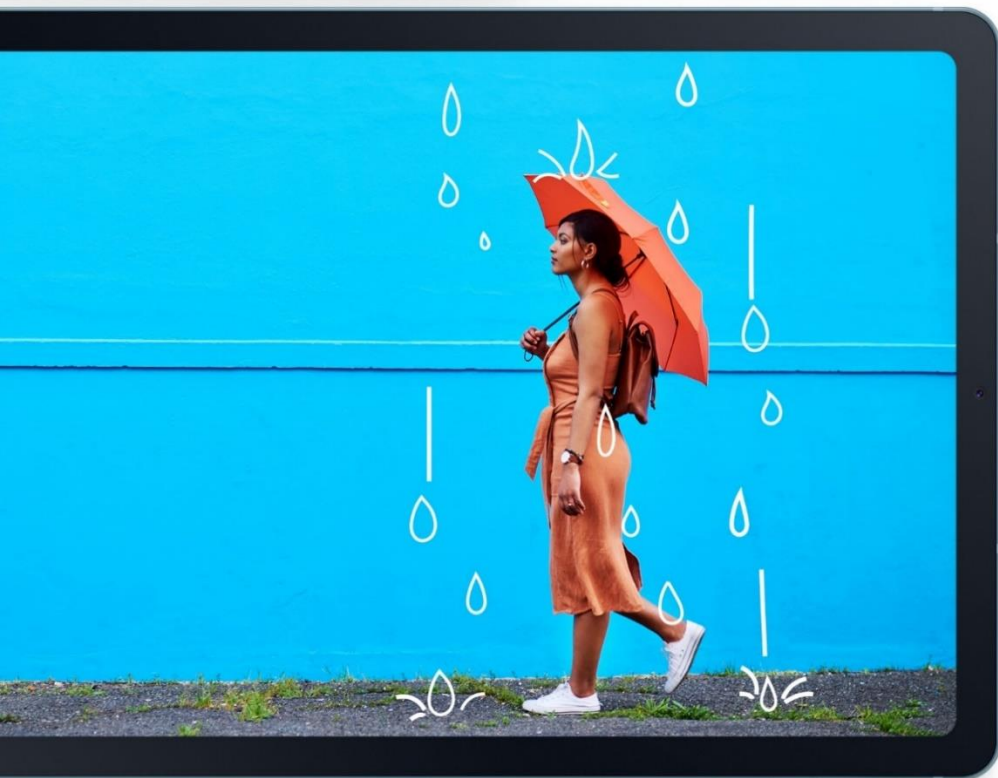

כתיבה על מסך כבוי ו-AR Doodle

- כתיבת תזכורות במגוון צבעים גם על מסך כבוי
- מאפשר ציור תוכן מהנה וייחודי
- ציור והפקת תוכן מהנה באמצעות AR Doodle:
- טכנולוגית מציאות רבודה המאפשרת ציור בתלת מימד